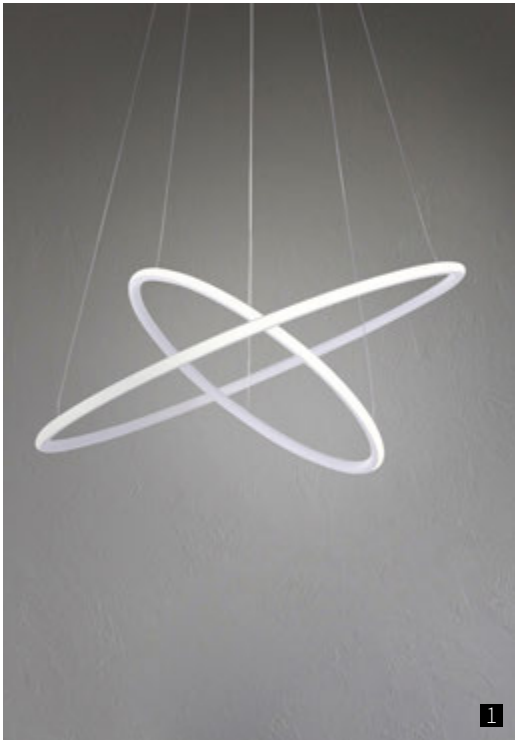

NOLA

Арматура из металла. Возможность регулировать положение колец (кроме моделей MOD100PL). Внутреннее направление света (модели MOD807). LED-модуль.