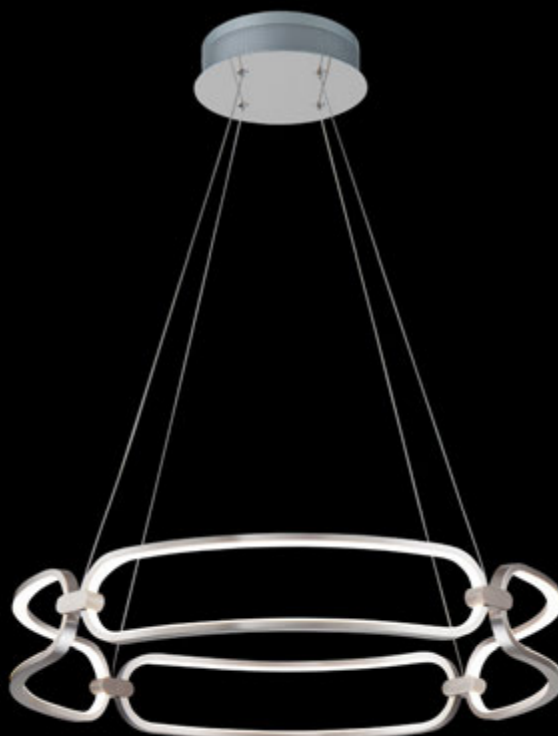

CHAIN

2

Арматура из металла.
Модель представлена в 2-х
цветах. Регулируемая высота
светильников (модели MOD017PL-
L50N/MG). LED-модуль.