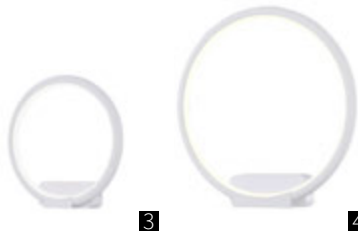

NOLA

Арматура из металла. Возможность регулировать положение колец (кроме моделей MOD100PL). Внутреннее направление света (модели MOD807). LED-модуль.

Белый/
W

38

1 MOD807-PL-02-60-W

∅ LED 60W
↑ 300/1000 ∅ 600
3300 Lumen

2 MOD807-PL-01-36-W

∅ LED 36W
↑ 200/1000 ∅ 600
2300 Lumen

3 MOD807-WL-01-12-W

4 MOD807-WL-01-18-W
3. ∅ LED 12W | 4. LED 18W
3. ↑ 200 ↔ 200 \ 48

4. ↑ 280 ↔ 280 \ 48
3. 800 Lumen | 4. 1000 Lumen

5 MOD807TL-L18W

∅ LED 18W
↑ 320 ↔ 300 \ 120
900 Lumen