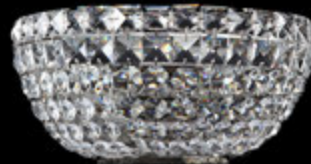

7

4 DIA100-CL-03-G

■ DIA100-CL-03-N

∅ 3 x E14 60W
↑ 205 ∅ 300

5 DIA100-CL-12-G

■ DIA100-CL-12-N

∅ 12 x E14 60W
↑ 320 ∅ 460

6 DIA100-WL-02-G

7 DIA100-WL-02-N

∅ 2 x E14 60W
↑ 125 → 255 \ 150