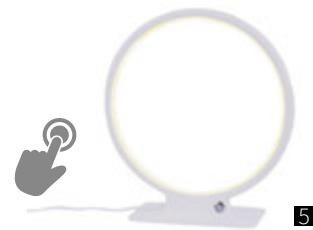

38

1 MOD807-PL-02-60-W

∅ LED 60W
↑ 300/1000 ∅ 600
3300 Lumen

2 MOD807-PL-01-36-W

∅ LED 36W
↑ 200/1000 ∅ 600
2300 Lumen

3 MOD807-WL-01-12-W

4 MOD807-WL-01-18-W
3. ∅ LED 12W | 4. LED 18W
3. ↑ 200 ↔ 200 \ 48

4. ↑ 280 ↔ 280 \ 48
3. 800 Lumen | 4. 1000 Lumen

5 MOD807TL-L18W

∅ LED 18W
↑ 320 ↔ 300 \ 120
900 Lumen